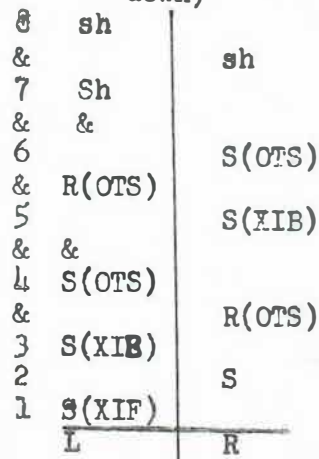

Rocking Chair

Triple Turn

STEP ACROSS W/shoulders

(sh= shoulder moves down)

*** Read up from the bottom of each step.

Symbols

D = Double Toe
 Dr = Drag
 R = Rock
 S = Step
 Sl = Slide
 Sh = move shoulders

OTS = out to side
 XIF = Cross in front
 Xib = Cross in back

OBJECT OF MY DESIRE PAGE "2

	#Beats
A = 1 basic left arm across stomach Rt. arm behind back hands in a fist	2
1 basic Rt. arm across stomach left arm behind back hands in a fist	2
1 single (DOUBLE TOE STEP) left arm straight out to side	1
1 single right arm straight out to side	1
step L over R Pivot 1/2 Rt. while arms move in a circle down then up and back to sides.	2
	8
Repeat all of the above 3 more X's	24
Total Beats in A	32