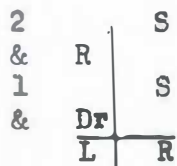

SONG: OBJECT OF MY DESIRE
LABEL: ELEKTRA TIME: 3:51
ARTIST: STARPOINT

INTERMEDIATE LINE
©1985 Simone Nichols Pace
www.simonepace.com
simonepace2000@yahoo.com

THE STEPS

Drag basic

Drag Triple

CROSS & SNAP

Rocking Chair

Triple Turn

STEP ACROSS W/shoulders

(sh= shoulder moves down)

*** Read up from the bottom of each step.

Symbols

D = Double Toe
Dr = Drag
R = Rock
S = Step
Sl = Slide
Sh = move shoulders

OTS = out to side
XIF = Cross in front
Xib = Cross in back