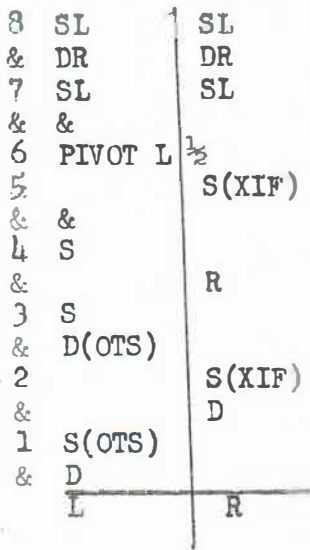

SONG: OBJECT OF MY DESIRE
 LABEL: ELEKTRA TIME: 3:51
 ARTIST: STARPOINT

INTERMEDIATE LINE
 ©1985 Simone Nichols Pace
 www.simonepace.com
 simonepace2000@yahoo.com

THE STEPS

Drag basic

Drag Triple

CROSS & SNAP

Rocking Chair

Triple Turn

STEP ACROSS W/shoulders

(sh= shoulder moves down)

*** Read up from the bottom of each step.

Symbols

D = Double Toe
 Dr = Drag
 R = Rock
 S = Step
 Sl = Slide
 Sh = move shoulders

OTS = out to side
 XIF = Cross in front
 Xib = Cross in back

OBJECT OF MY DESIRE PAGE "2

	#Beats
A = 1 basic left arm across stomach Rt. arm behind back hands in a fist	2
1 basic Rt. arm across stomach left arm behind back hands in a fist	2
1 single (DOUBLE TOE STEP) left arm straight out to side	1
1 single right arm straight out to side	1
step L over R Pivot 1/2 Rt. while arms move in a circle down then up and back to sides.	2
	8
Repeat all of the above 3 more X's	24
Total Beats in A	32