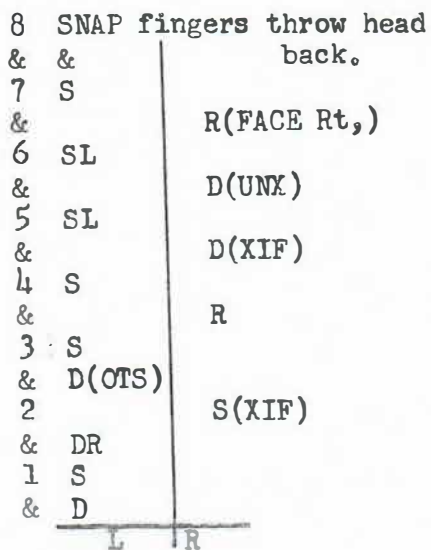

SONG: OBJECT OF MY DESIRE
 LABEL: ELEKTRA TIME: 3:51
 ARTIST: STARPOINT

INTERMEDIATE LINE
 ©1985 Simone Nichols Pace
 www.simonepace.com
 simonepace2000@yahoo.com

THE STEPS

Drag basic

Drag Triple

CROSS & SNAP

Rocking Chair

Triple Turn

STEP ACROSS W/shoulders

(sh= shoulder moves down)

*** Read up from the bottom of each step.

Symbols

D = Double Toe
 Dr = Drag
 R = Rock
 S = Step
 Sl = Slide
 Sh = move shoulders

OTS = out to side
 XIF = Cross in front
 Xib = Cross in back

OBJECT OF MY DESIRE PAGE "2

	#Beats
A = 1 basic left arm across stomach Rt. arm behind back hands in a fist	2
1 basic Rt. arm across stomach left arm behind back hands in a fist	2
1 single (DOUBLE TOE STEP) left arm straight out to side	1
1 single right arm straight out to side	1
step L over R Pivot 1/2 Rt. while arms move in a circle down then up and back to sides.	2
	8
Repeat all of the above 3 more X's	24
Total Beats in A	32